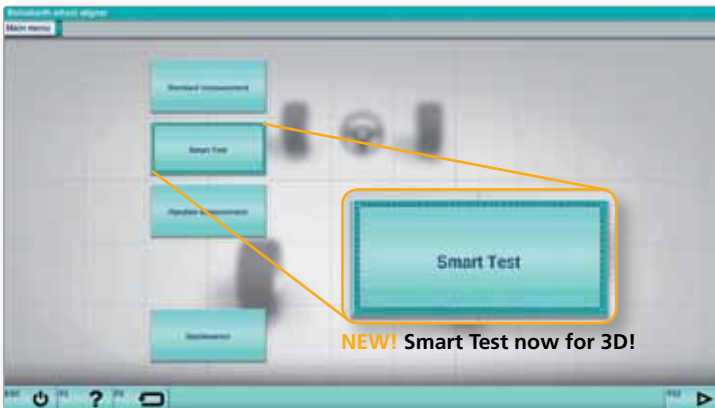

NEW! Beissbarth Easy 3D+

New software with **plus**-functions

Easy!